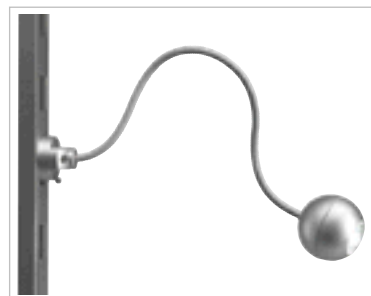

C-Track®
LED Head 1

12~	driver incl.		
 incl.	Lens PC	Alu	0,05
Kop-Ø: 3,2 cm Flexarm-L: 20 cm			

LED Head 1 zilver-grijs	188131
	99,00 €
Power LED	1W

C-Track®
LED Eyeball