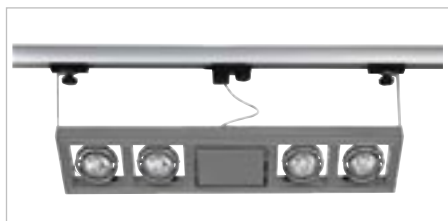

Kardatrack MR16/4

Design by CDC

230/ 12~	E-Trafo incl.			Kardatrack MR16/4 zilver-grijs	154522
		180°	3F adap. incl.		199,00 €
	GU5,3		Alu	MR16	4x 50W max.
L/B/H: 61/13/18 cm					
			1,7