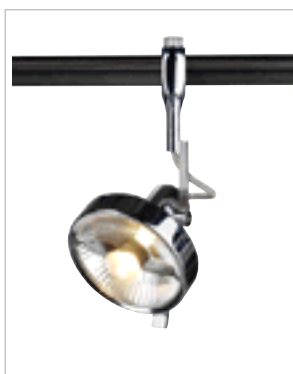

Yoki ES111, chroom

Design by CDC/FGL

230~				Yoki ES111, chroom chroom 185622	
		90°	incl. deco ring		49,90 €
excl.	GU10	Alu	0,45	ES111	75W max.
L/B/H: 8,5/5/25,5 cm