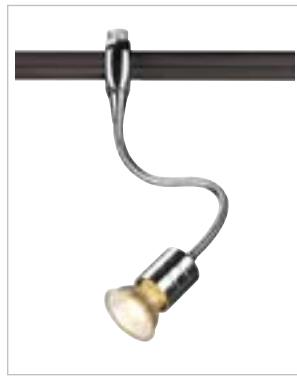

Spanningsrail-Systemen/ Easytec II® Hoogvolt-Rail chroom/zwart

Ives, chroom

230~			
excl.	GU10		0,3
Ø/L: 3,6/34 cm			

Ives, chroom chroom	185502 39,90 €
GU10	50W max.