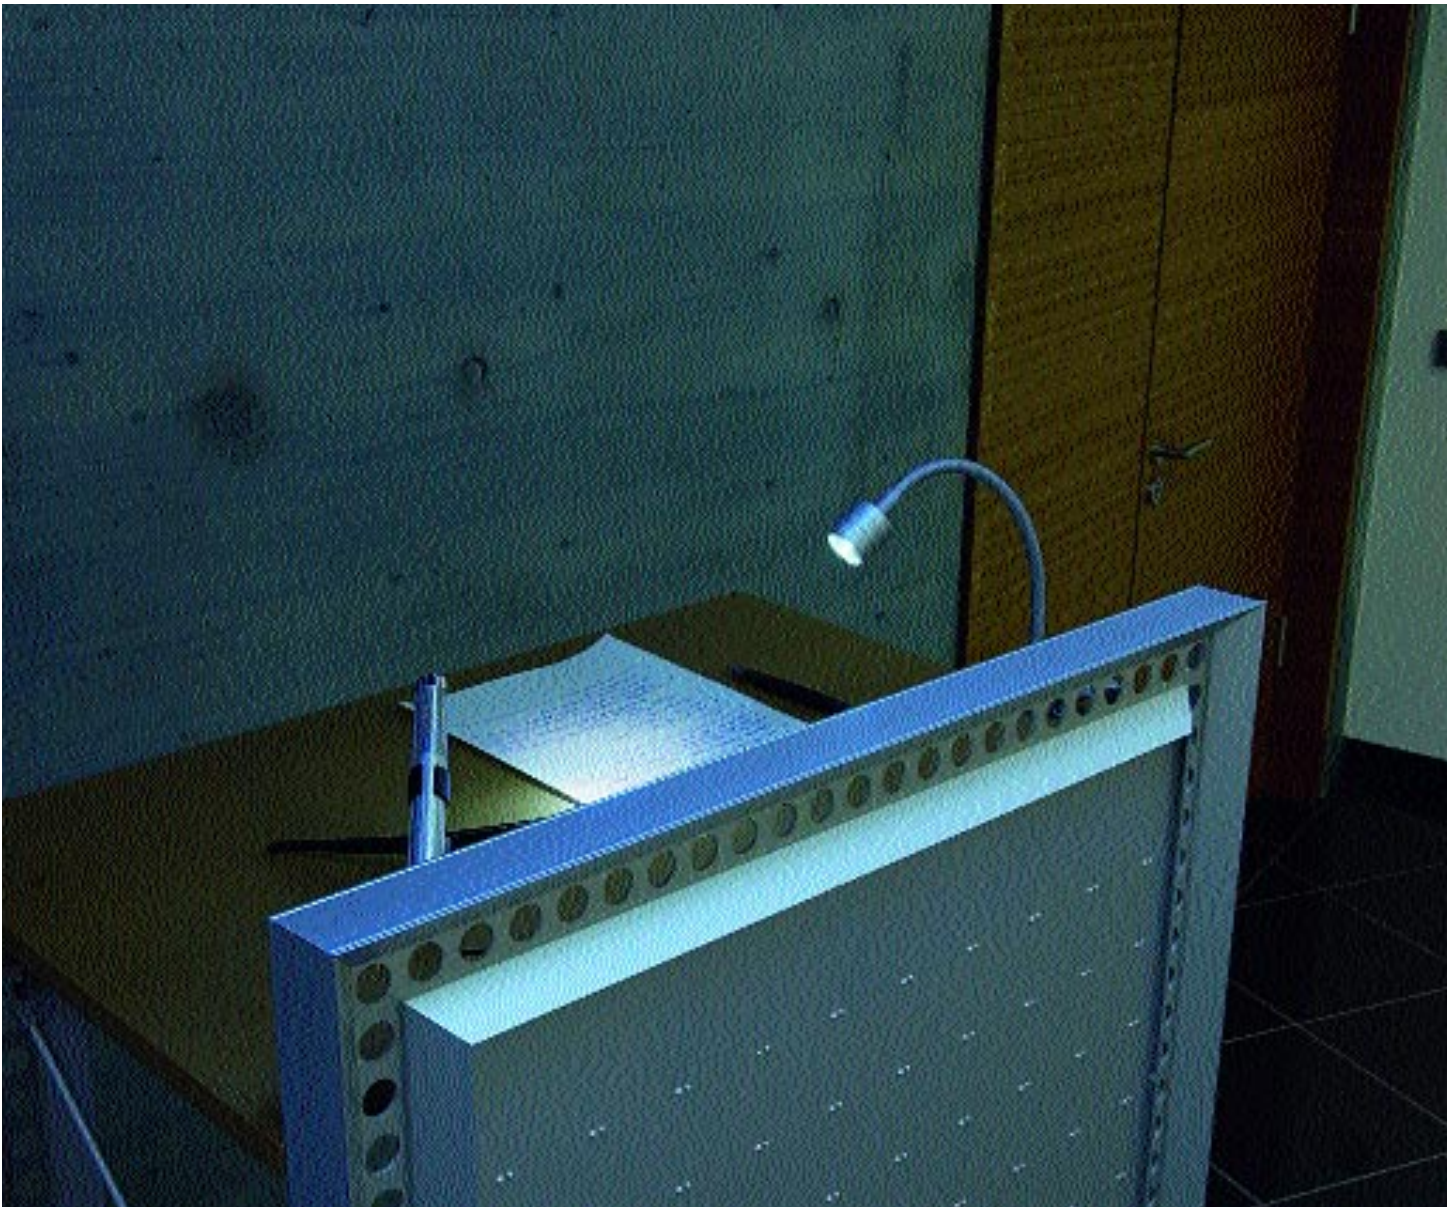

Ived Goose Rozet

Design by CDC

230V 350mA	E-VSA incl.			Ived Goose Rozet LED wit 146511 119,00 €
 incl.		Alu	0,25	Power LED 1W
L/B/H: 36,5/8/5 cm Kop-Ø: 3,5 cm				

Ived Goose inbouw

Design by CDC

230V 350mA	E-VSA incl.			Ived Goose Inbouw LED wit 146521 119,00 €
 incl.		Alu	0,25	Power LED 1W
L/B/H: 34/8/5 cm Kop-Ø: 3,5 cm				incl. inbouwdoos voor muurwerk en holle wand.