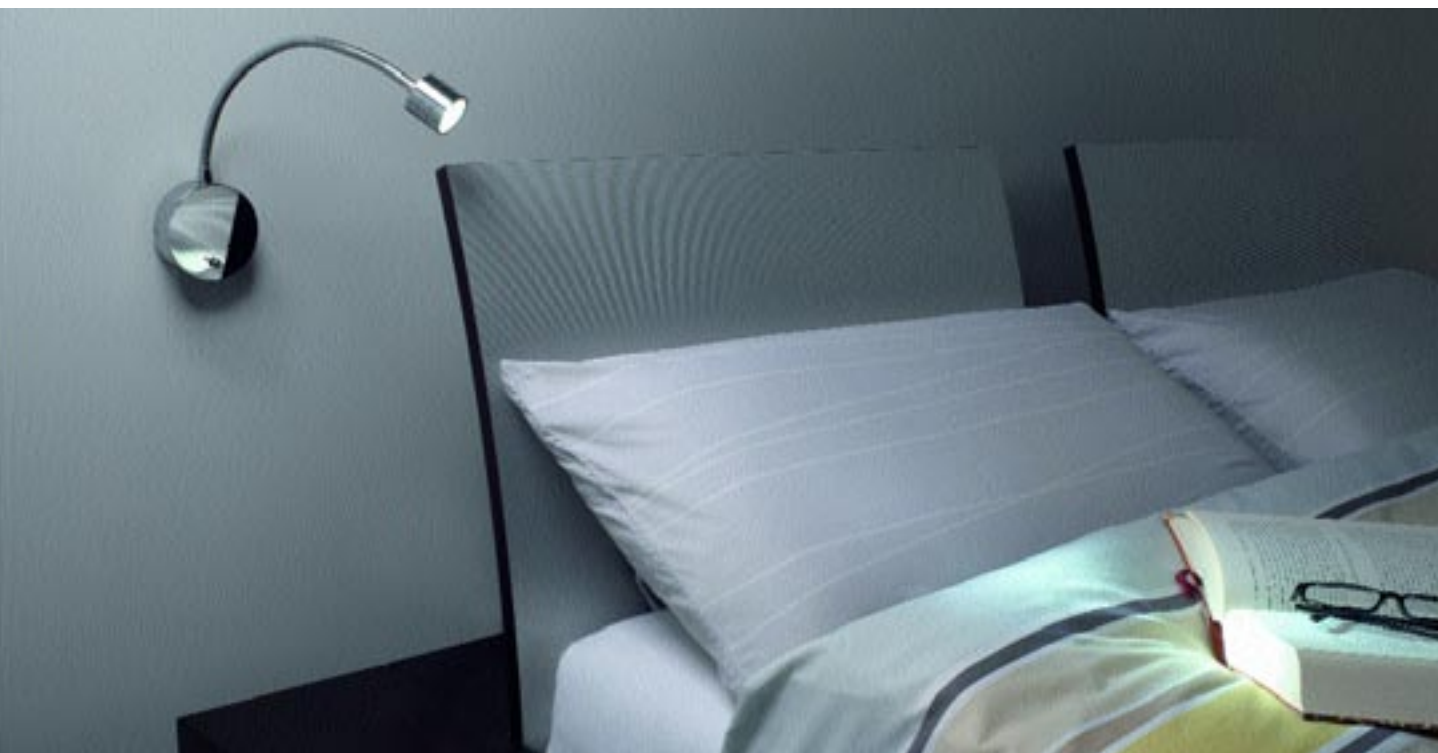

Ived Goose Rozet

Design by CDC

230V 350mA	E-VSA incl.			Ived Goose Rozet LED wit 146511 119,00 €
 incl.		Alu	0,25	Power LED 1W
L/B/H: 36,5/8/5 cm Kop-Ø: 3,5 cm				

Ived Goose inbouw

Design by CDC

230V 350mA	E-VSA incl.			Ived Goose Inbouw LED wit 146521 119,00 €
 incl.		Alu	0,25	Power LED 1W
L/B/H: 34/8/5 cm Kop-Ø: 3,5 cm				incl. inbouwdoos voor muurwerk en holle wand.

Ived Goose
Design by CDC

230V 350mA	E-VSA incl.		
 incl.		Alu	0,4
Rozet-D/Ø: 3/8 cm Kop-H/Ø: 3,2/3,5 cm Pendel-L: 28,5 cm Totaal-L: 40 cm			

Ived Goose chrom/LED wit	146552
	119,00 €
PowerLED	1W

Ived Displayspot
Design by CDC / FGL